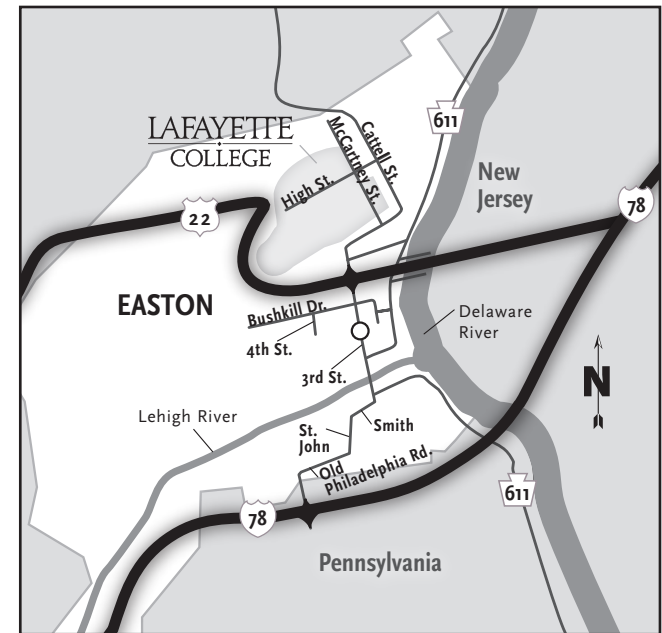

Live. Learn. Lead.

Lafayette is a national leader in graduation rates, undergraduate research, global experience, and graduate starting and mid-career salaries. We surpass the norms in so many areas because all of our resources are devoted entirely to undergraduates. For the driven student, there could be no better platform than Lafayette to find one's way forward into society and the world.

GETTING HERE

Lafayette is just off Route 22 in Easton, Pa., at the Delaware River boundary between Pennsylvania and New Jersey.

BY CAR:

From Route I-78/Route 22 Eastbound. Exit I-78 East at Exit 51 (marked Pa. Turnpike/LVI Airport) and take Route 22 East to the last exit in Pennsylvania (marked Fourth St./Route 611). At the foot of the ramp, turn left and proceed to the first stop light. At the light, turn left onto North Third St., which becomes College Ave. as you ascend a hill. Follow directions below for entering the campus.

From Route I-78/Route 22 Westbound. Exit I-78 West at Exit 3 (marked Phillipsburg/Alpha/Last Exit in New Jersey) and take Route 22 West over the Delaware River toll bridge. After the bridge, take the second exit (marked Easton and Lafayette College). At the end of the ramp, turn right onto North Third St., which becomes College Ave. as you ascend a hill. Follow directions below for entering the campus.

BY AIR: Easton is served by Lehigh Valley International Airport, 14 miles from campus via Route 22; Newark Liberty International Airport, 60 miles away via Route I-78; and Philadelphia International Airport, 70 miles away via Routes 22, I-476, and I-95.